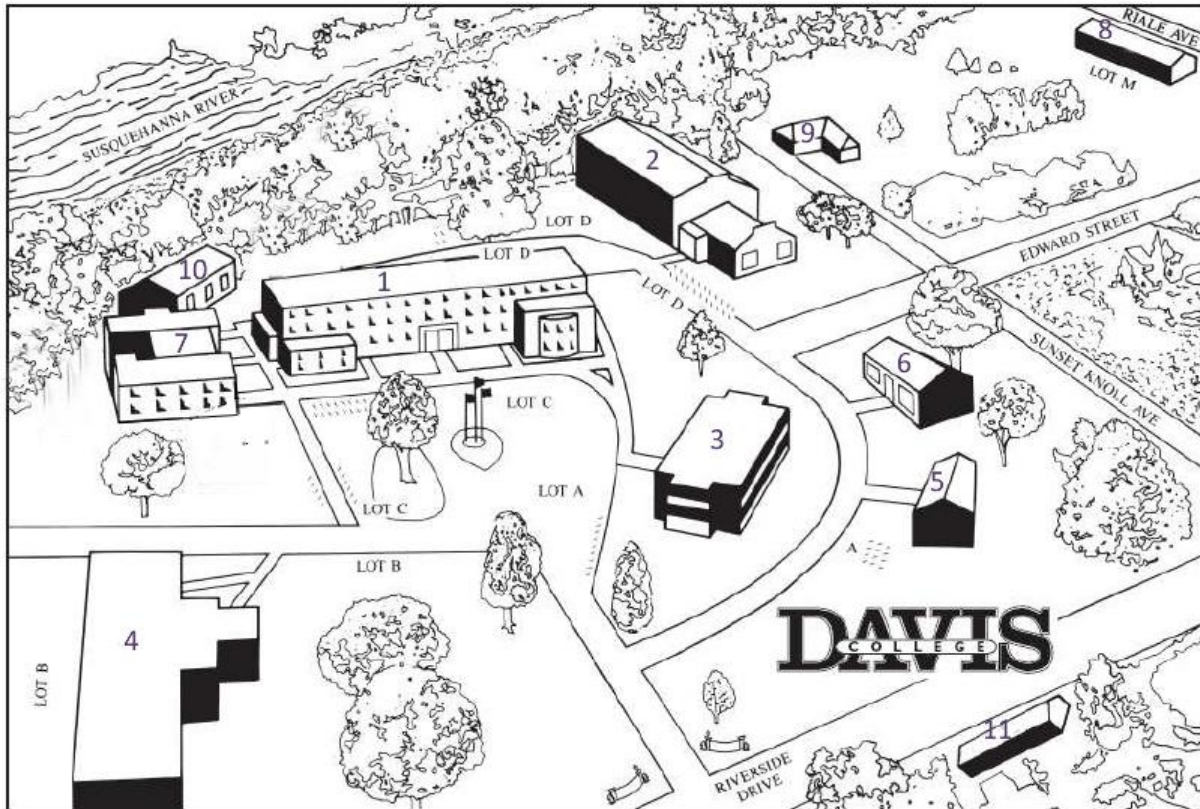

# CAMPUS MAP

**1 Chatlos-Davis Hall**

- a. Single Women’s Residence Hall
- b. Lowe, Crowell & Griffis Classrooms
- c. Homiletics Lab
- d. Office of Student Affairs
- e. Klee Dining Hall
- f. Health Services
- g. Bookstore
- h. Security
- i. Faculty Offices

**2 Robb Activity Center**

- a. Broadway Coffee Café
- b. Gym

**3 Alice E. Chatlos Library**

- a. Board Room
- b. Student Learning Center
- c. Computer Center

**4 Patterson Hall**

- a. Single Men’s Residence Hall
- b. Classrooms A & B
- c. Faculty Offices
- d. Music Labs
- e. Fitness Center
- f. Game Room